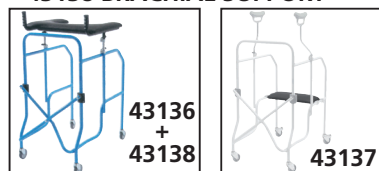

Seat height: 50 cm

ROTATING SEAT CUSHION

- **43040 ROTATING SEAT CUSHION**
  Cushion to assist to turn easily in a car, from the bed or on the chair.
  Size: Ø 40 cm