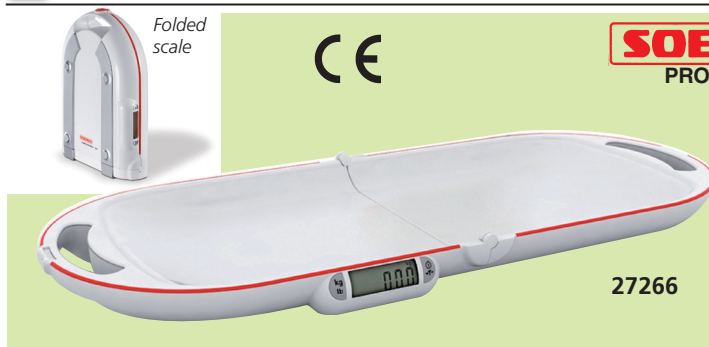

FOLDABLE BABY SCALE

• **27266 SOEHNLE 8320 FOLDABLE BABY SCALE**

Foldable baby scale for easy transport. Folding mechanism with magnetic lock. Easy to open: remove the base and pull the handles apart. Taring function: pads, blankets placed under the baby are tarable. Steady weight display through filtering and hold function. Large LCD display easy to read. Switchable to kg/lb.

HOME CARE BABY SCALE

• **27306 SOEHNLE 8352 MULTINA DIGITAL BABY AND CHILD SCALE**

Well-designed, easy to handle plastic baby scale. - suitable for children up to 20 kg removing baby tray - easy to read LCD-display with 13 mm figures - simple operation with one button - tare function to calibrate for baby blankets/textiles - fully-electronic scale: no wear and tear parts, no maintenance - hold function: weight value will be held for 10 seconds after unloading - automatic power-off

- **27307 TRAY FOR 8352 - spare**
- **27264 BABY HEIGHT ROD - optional**
- see page 87

TECHNICAL SPECIFICATIONS			
Capacity:	20 kg	Sensitivity:	10 g
Dimensions:	601x346x92 mm	Weight:	3.5 kg
Battery:	9 V	Warranty:	2 years

BABY AND CHILD SCALE

• **27312 BABY AND CHILD DIGITAL SCALE**

Multifunctional scale with removable light plastic tray. It can be used with tray for babies or without for children. Weight difference display function with memory: you can see the gain of weight of the baby after feeding. Precise scale with easy-to-read LCD display. Auto zero, auto tare, auto hold function. Switchable to kg/lb/st.